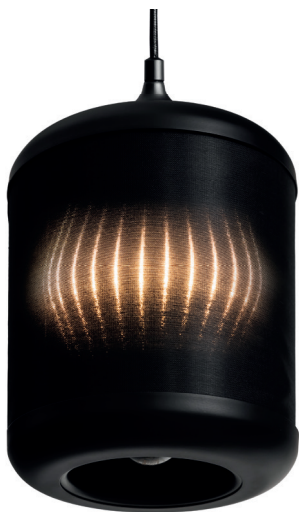

Ambiloom®
by **ETTLINLUX**®

Pendant Lamp

Ambiloom® Pendant 250

BLACK

with reflector black
Item no.: 61PL-2506-00BL

BRASS

with reflector brass
Item no.: 61PL-2506-00BR

CHROME

with reflector black
Item no.: 61PL-2506-00CH

Textile
made in
Germany

Size
200 mm Ø | 250 mm height

Cable
Textile cable black | 100 cm length

Material
Metal | ETTLIN LUX® Textil

Ambient lighting
LEDs 12 V | 3.000 K (warmwhite)

Max. power of LEDs
10 Watt

Dimmable
No

Power supply
220 - 240 V AC

Socket
E27 (without bulb)

Canopy suspension
9,5 cm Ø | 2,4 cm height

Weight
3 kg

Protection class
IP20 | for Interior

Accessories:

Reflector brass

Item no.: 61PL-6000-00BR

Reflector black

Item no.: 61PL-6000-00BL

The pendant lamp impresses with its textile surface, functional downlight and ambient lighting effect. Noble and subtle, the luminaire will appear even without light and harmoniously blends into various interiors. The ambient lighting makes the luminaire a distinctive element for any room. Handmade in Europe, the luminaire is available in three different colour variants. Optionally, the reflector inside the lamp can be exchanged.